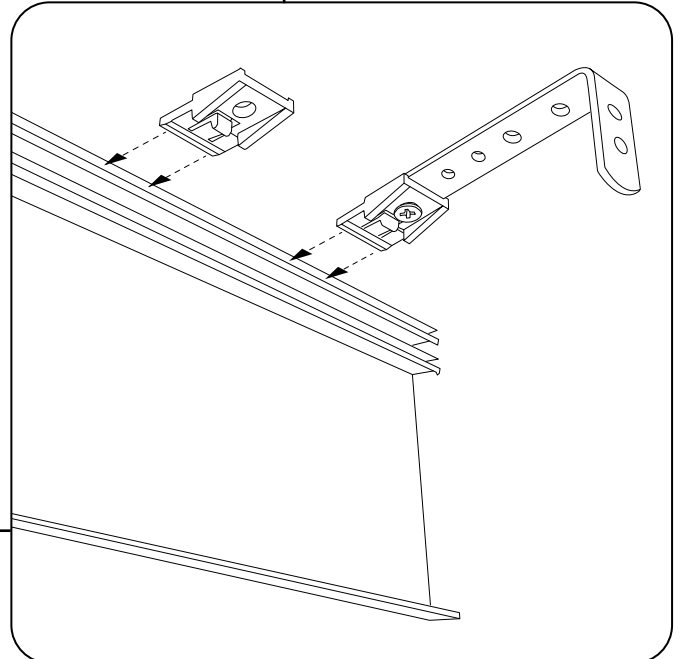

CAPITAL FASCIA 90 & 120

FASCIA ASSEMBLY OPTIONS

FASCIA COMPONENTS

FASCIA ASSEMBLY

DO NOT OVERTIGHTEN THE SCREWS AS IT WILL DENT THE FASCIA

FITTING THE FASCIA

FACE FIX BRACKETS

- (A) Threaded bracket:
65mm • 181000
95mm • 181010
125mm • 181020

- (B) Top Fix Bracket
- 897012

TOP FIX BRACKET

RETURN PROJECTION

Visit our YouTube channel
and watch the How To video here.

<https://youtu.be/b1hWXwMBLol>