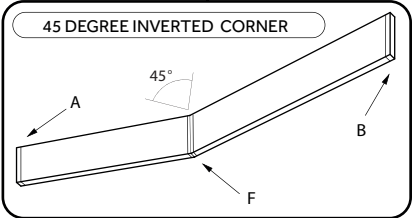

CAPITAL FASCIA 90 & 120

FASCIA ASSEMBLY OPTIONS

FASCIA COMPONENTS

FASCIA ASSEMBLY

DO NOT OVERTIGHTEN THE SCREWS AS IT WILL DENT THE FASCIA

FITTING THE FASCIA

FACE FIX BRACKETS

- (A) Threaded bracket:
65mm • 181000
95mm • 181010
125mm • 181020

- (B) Top Fix Bracket
- 897012

TOP FIX BRACKET

RETURN PROJECTION

Visit our YouTube channel
and watch the How To video here.

<https://youtu.be/b1hWXwMBLol>