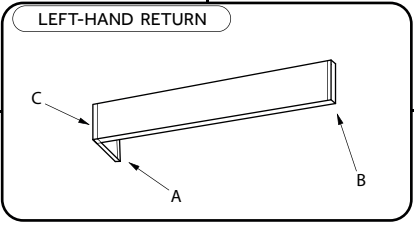

CAPITAL FASCIA 90 & 120

FASCIA ASSEMBLY OPTIONS

FASCIA COMPONENTS

FASCIA ASSEMBLY

DO NOT OVERTIGHTEN THE SCREWS AS IT WILL DENT THE FASCIA

FITTING THE FASCIA

FACE FIX BRACKETS

- (A) Threaded bracket:
65mm • 181000
95mm • 181010
125mm • 181020

- (B) Top Fix Bracket
- 897012

TOP FIX BRACKET

RETURN PROJECTION

Visit our YouTube channel
and watch the How To video here.

<https://youtu.be/b1hWXwMBLol>