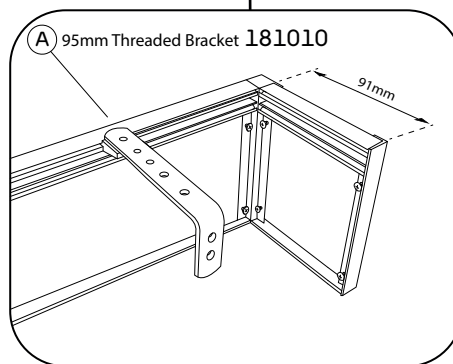

CAPITAL FASCIA 90 & 120

FASCIA ASSEMBLY OPTIONS

FASCIA COMPONENTS

FASCIA ASSEMBLY

DO NOT OVERTIGHTEN THE SCREWS AS IT WILL DENT THE FASCIA

FITTING THE FASCIA

FACE FIX BRACKETS

- (A) Threaded bracket:
65mm • 181000
95mm • 181010
125mm • 181020

- (B) Top Fix Bracket
- 897012

TOP FIX BRACKET

RETURN PROJECTION

Visit our YouTube channel
and watch the How To video here.

<https://youtu.be/b1hWXwMBLol>