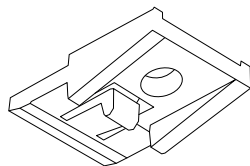

CAPITAL FASCIA 90 & 120

FASCIA ASSEMBLY OPTIONS

FASCIA COMPONENTS

FASCIA ASSEMBLY

DO NOT OVERTIGHTEN THE SCREWS AS IT WILL DENT THE FASCIA

FITTING THE FASCIA

FACE FIX BRACKETS

- (A) Threaded bracket:
65mm • 181000
95mm • 181010
125mm • 181020

- (B) Top Fix Bracket
- 897012

TOP FIX BRACKET

RETURN PROJECTION

Visit our YouTube channel
and watch the How To video here.

<https://youtu.be/b1hWXwMBLol>