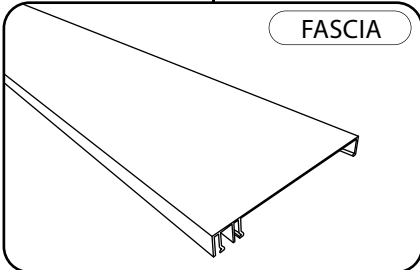

CAPITAL FASCIA 90 & 120

FASCIA ASSEMBLY OPTIONS

FASCIA COMPONENTS

FASCIA ASSEMBLY

DO NOT OVERTIGHTEN THE SCREWS AS IT WILL DENT THE FASCIA

FITTING THE FASCIA

FACE FIX BRACKETS

- (A) Threaded bracket:
65mm • 181000
95mm • 181010
125mm • 181020

- (B) Top Fix Bracket
- 897012

TOP FIX BRACKET

RETURN PROJECTION

Visit our YouTube channel
and watch the How To video here.

<https://youtu.be/b1hWXwMBLol>