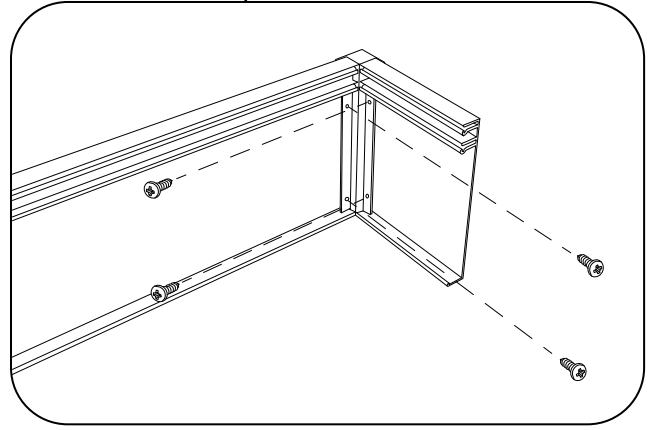

CAPITAL FASCIA 90 & 120

FASCIA ASSEMBLY OPTIONS

FASCIA COMPONENTS

FASCIA ASSEMBLY

DO NOT OVERTIGHTEN THE SCREWS AS IT WILL DENT THE FASCIA

FITTING THE FASCIA

FACE FIX BRACKETS

- (A) Threaded bracket:
65mm • 181000
95mm • 181010
125mm • 181020

- (B) Top Fix Bracket
- 897012

TOP FIX BRACKET

RETURN PROJECTION

Visit our YouTube channel
and watch the How To video here.

<https://youtu.be/b1hWXwMBLol>