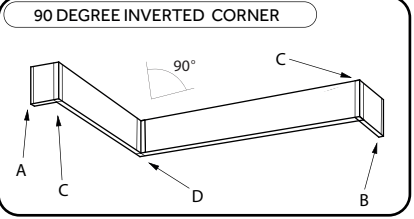

CAPITAL FASCIA 90 & 120

FASCIA ASSEMBLY OPTIONS

FASCIA COMPONENTS

FASCIA ASSEMBLY

DO NOT OVERTIGHTEN THE SCREWS AS IT WILL DENT THE FASCIA

FITTING THE FASCIA

FACE FIX BRACKETS

- (A) Threaded bracket:
65mm • 181000
95mm • 181010
125mm • 181020

- (B) Top Fix Bracket
- 897012

TOP FIX BRACKET

RETURN PROJECTION

Visit our YouTube channel
and watch the How To video here.

<https://youtu.be/b1hWXwMBLol>