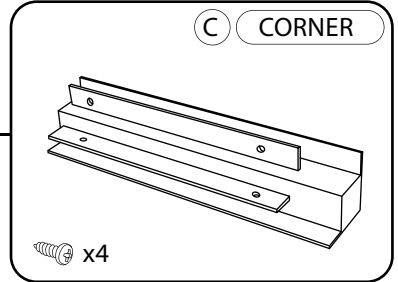

CAPITAL FASCIA 90 & 120

FASCIA ASSEMBLY OPTIONS

FASCIA COMPONENTS

FASCIA ASSEMBLY

DO NOT OVERTIGHTEN THE SCREWS AS IT WILL DENT THE FASCIA

FITTING THE FASCIA

FACE FIX BRACKETS

- (A) Threaded bracket:
65mm • 181000
95mm • 181010
125mm • 181020

- (B) Top Fix Bracket
- 897012

TOP FIX BRACKET

RETURN PROJECTION

Visit our YouTube channel
and watch the How To video here.

<https://youtu.be/b1hWXwMBLol>