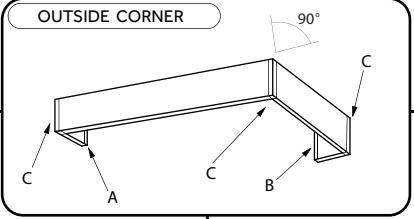

CAPITAL FASCIA 90 & 120

FASCIA ASSEMBLY OPTIONS

FASCIA COMPONENTS

FASCIA ASSEMBLY

DO NOT OVERTIGHTEN THE SCREWS AS IT WILL DENT THE FASCIA

FITTING THE FASCIA

FACE FIX BRACKETS

- (A) Threaded bracket:
65mm • 181000
95mm • 181010
125mm • 181020

- (B) Top Fix Bracket
- 897012

TOP FIX BRACKET

RETURN PROJECTION

Visit our YouTube channel
and watch the How To video here.

<https://youtu.be/b1hWXwMBLol>