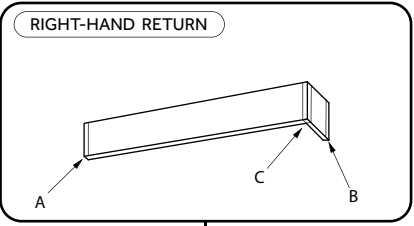

CAPITAL FASCIA 90 & 120

FASCIA ASSEMBLY OPTIONS

FASCIA COMPONENTS

FASCIA ASSEMBLY

DO NOT OVERTIGHTEN THE SCREWS AS IT WILL DENT THE FASCIA

FITTING THE FASCIA

FACE FIX BRACKETS

- (A) Threaded bracket:
65mm • 181000
95mm • 181010
125mm • 181020

- (B) Top Fix Bracket
- 897012

TOP FIX BRACKET

RETURN PROJECTION

Visit our YouTube channel
and watch the How To video here.

<https://youtu.be/b1hWXwMBLol>