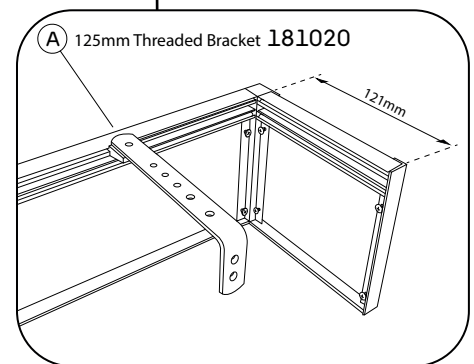

CAPITAL FASCIA 90 & 120

FASCIA ASSEMBLY OPTIONS

FASCIA COMPONENTS

FASCIA ASSEMBLY

DO NOT OVERTIGHTEN THE SCREWS AS IT WILL DENT THE FASCIA

FITTING THE FASCIA

FACE FIX BRACKETS

- (A) Threaded bracket:
65mm • 181000
95mm • 181010
125mm • 181020

- (B) Top Fix Bracket
- 897012

TOP FIX BRACKET

RETURN PROJECTION

Visit our YouTube channel
and watch the How To video here.

<https://youtu.be/b1hWXwMBLol>