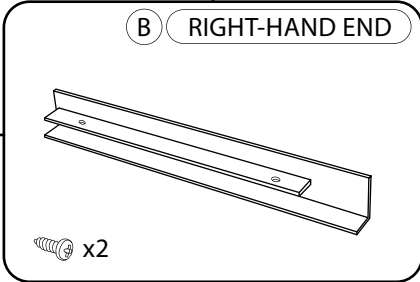

CAPITAL FASCIA 90 & 120

FASCIA ASSEMBLY OPTIONS

FASCIA COMPONENTS

FASCIA ASSEMBLY

DO NOT OVERTIGHTEN THE SCREWS AS IT WILL DENT THE FASCIA

FITTING THE FASCIA

FACE FIX BRACKETS

- (A) Threaded bracket:
65mm • 181000
95mm • 181010
125mm • 181020

- (B) Top Fix Bracket
- 897012

TOP FIX BRACKET

RETURN PROJECTION

Visit our YouTube channel
and watch the How To video here.

<https://youtu.be/b1hWXwMBLol>