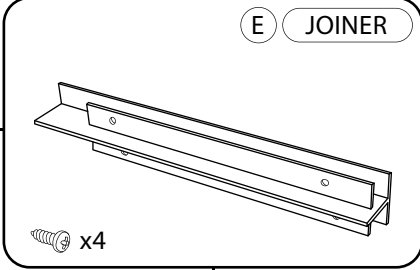

CAPITAL FASCIA 90 & 120

FASCIA ASSEMBLY OPTIONS

FASCIA COMPONENTS

FASCIA ASSEMBLY

DO NOT OVERTIGHTEN THE SCREWS AS IT WILL DENT THE FASCIA

FITTING THE FASCIA

FACE FIX BRACKETS

- (A) Threaded bracket:
65mm • 181000
95mm • 181010
125mm • 181020

- (B) Top Fix Bracket
- 897012

TOP FIX BRACKET

RETURN PROJECTION

Visit our YouTube channel
and watch the How To video here.

<https://youtu.be/b1hWXwMBLol>