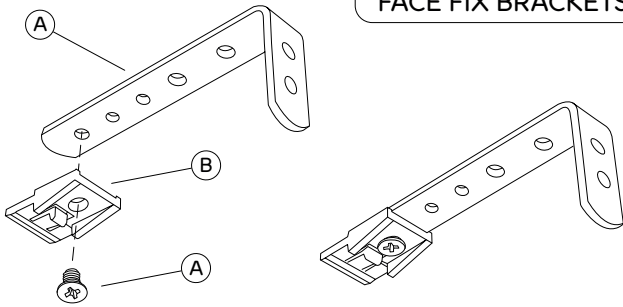

CAPITAL FASCIA 90 & 120

FASCIA ASSEMBLY OPTIONS

FASCIA COMPONENTS

FASCIA ASSEMBLY

DO NOT OVERTIGHTEN THE SCREWS AS IT WILL DENT THE FASCIA

FITTING THE FASCIA

FACE FIX BRACKETS

- (A) Threaded bracket:
65mm • 181000
95mm • 181010
125mm • 181020

- (B) Top Fix Bracket
- 897012

TOP FIX BRACKET

RETURN PROJECTION

Visit our YouTube channel
and watch the How To video here.

<https://youtu.be/b1hWXwMBLol>