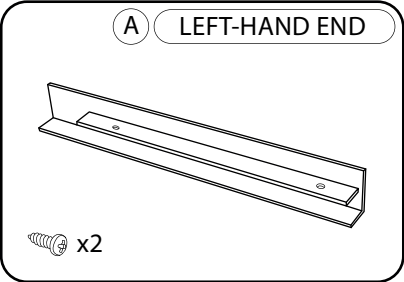

CAPITAL FASCIA 90 & 120

FASCIA ASSEMBLY OPTIONS

FASCIA COMPONENTS

FASCIA ASSEMBLY

DO NOT OVERTIGHTEN THE SCREWS AS IT WILL DENT THE FASCIA

FITTING THE FASCIA

FACE FIX BRACKETS

- (A) Threaded bracket:
65mm • 181000
95mm • 181010
125mm • 181020

- (B) Top Fix Bracket
- 897012

TOP FIX BRACKET

RETURN PROJECTION

Visit our YouTube channel
and watch the How To video here.

<https://youtu.be/b1hWXwMBLol>