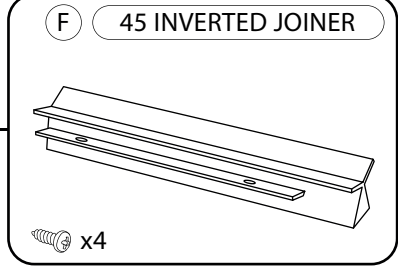

CAPITAL FASCIA 90 & 120

FASCIA ASSEMBLY OPTIONS

FASCIA COMPONENTS

FASCIA ASSEMBLY

DO NOT OVERTIGHTEN THE SCREWS AS IT WILL DENT THE FASCIA

FITTING THE FASCIA

FACE FIX BRACKETS

- (A) Threaded bracket:
65mm • 181000
95mm • 181010
125mm • 181020

- (B) Top Fix Bracket
- 897012

TOP FIX BRACKET

RETURN PROJECTION

Visit our YouTube channel
and watch the How To video here.

<https://youtu.be/b1hWXwMBLol>