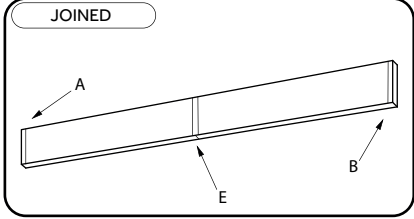

CAPITAL FASCIA 90 & 120

FASCIA ASSEMBLY OPTIONS

FASCIA COMPONENTS

FASCIA ASSEMBLY

DO NOT OVERTIGHTEN THE SCREWS AS IT WILL DENT THE FASCIA

FITTING THE FASCIA

FACE FIX BRACKETS

- (A) Threaded bracket:
65mm • 181000
95mm • 181010
125mm • 181020

- (B) Top Fix Bracket
- 897012

TOP FIX BRACKET

RETURN PROJECTION

Visit our YouTube channel
and watch the How To video here.

<https://youtu.be/b1hWXwMBLol>