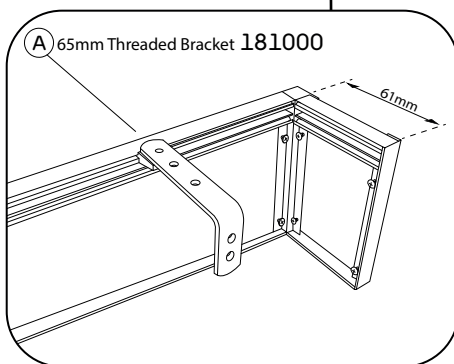

CAPITAL FASCIA 90 & 120

FASCIA ASSEMBLY OPTIONS

FASCIA COMPONENTS

FASCIA ASSEMBLY

DO NOT OVERTIGHTEN THE SCREWS AS IT WILL DENT THE FASCIA

FITTING THE FASCIA

FACE FIX BRACKETS

- (A) Threaded bracket:
65mm • 181000
95mm • 181010
125mm • 181020

- (B) Top Fix Bracket
- 897012

TOP FIX BRACKET

RETURN PROJECTION

Visit our YouTube channel
and watch the How To video here.

<https://youtu.be/b1hWXwMBLol>