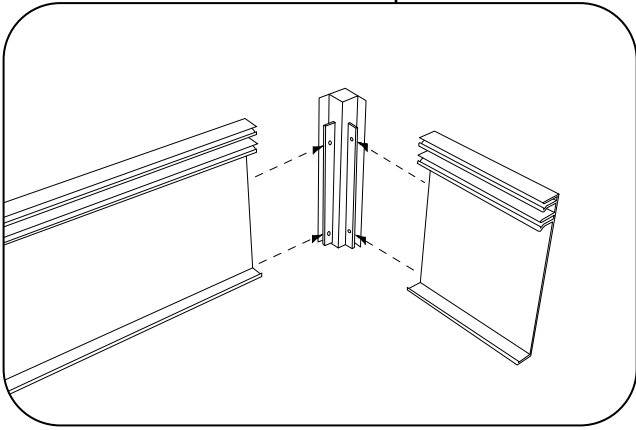

CAPITAL FASCIA 90 & 120

FASCIA ASSEMBLY OPTIONS

FASCIA COMPONENTS

FASCIA ASSEMBLY

DO NOT OVERTIGHTEN THE SCREWS AS IT WILL DENT THE FASCIA

FITTING THE FASCIA

FACE FIX BRACKETS

- (A) Threaded bracket:
65mm • 181000
95mm • 181010
125mm • 181020

- (B) Top Fix Bracket
- 897012

TOP FIX BRACKET

RETURN PROJECTION

Visit our YouTube channel
and watch the How To video here.

<https://youtu.be/b1hWXwMBLol>