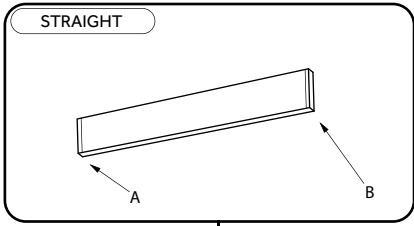

CAPITAL FASCIA 90 & 120

FASCIA ASSEMBLY OPTIONS

FASCIA COMPONENTS

FASCIA ASSEMBLY

DO NOT OVERTIGHTEN THE SCREWS AS IT WILL DENT THE FASCIA

FITTING THE FASCIA

FACE FIX BRACKETS

- (A) Threaded bracket:
65mm • 181000
95mm • 181010
125mm • 181020

- (B) Top Fix Bracket
- 897012

TOP FIX BRACKET

RETURN PROJECTION

Visit our YouTube channel
and watch the How To video here.

<https://youtu.be/b1hWXwMBLol>