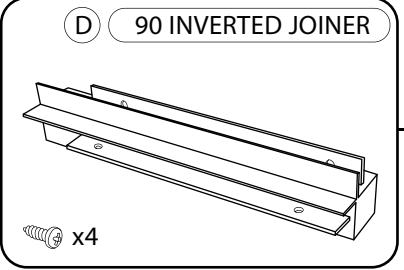

CAPITAL FASCIA 90 & 120

FASCIA ASSEMBLY OPTIONS

FASCIA COMPONENTS

FASCIA ASSEMBLY

DO NOT OVERTIGHTEN THE SCREWS AS IT WILL DENT THE FASCIA

FITTING THE FASCIA

FACE FIX BRACKETS

- (A) Threaded bracket:
65mm • 181000
95mm • 181010
125mm • 181020

- (B) Top Fix Bracket
- 897012

TOP FIX BRACKET

RETURN PROJECTION

Visit our YouTube channel
and watch the How To video here.

<https://youtu.be/b1hWXwMBLol>